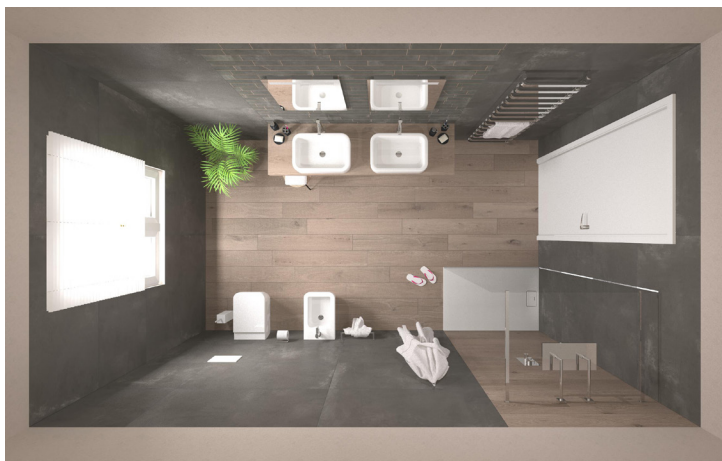

LAB325
BASE PEPPER
60X120/SLIM PACK

CROSSROAD WOOD
TAN
20X120

LAB325 BAGNO 3