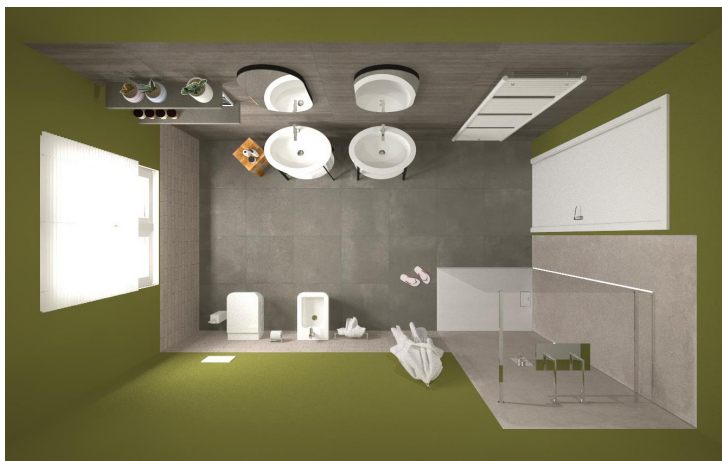

LAB325 BAGNO 2

LAB325
BASE PEPPER
60X120/SLIM PACK

CROSSROAD WOOD
TAN
20X120

LAB325 BAGNO 3

LAB325
FORM TAUPE
30X120

LAB325
BASE TAUPE
60X60

GENT
ROPE
120X240/7X28

LAB325
BAGNO 4