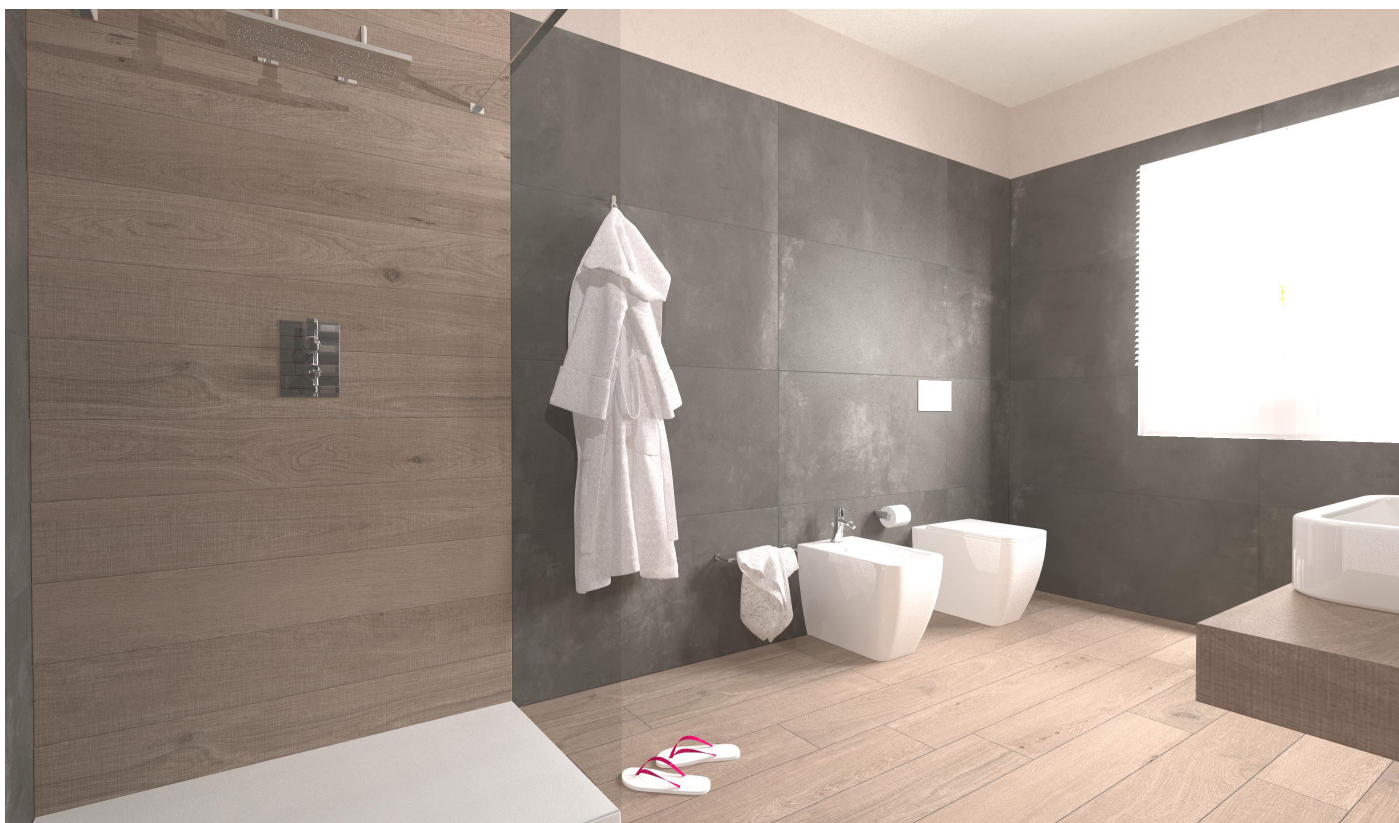

LAB325 BAGNO 2

LAB325
BASE PEPPER
60X120/SLIM PACK

CROSSROAD WOOD
TAN
20X120

LAB325 BAGNO 3

LAB325
FORM TAUPE
30X120

LAB325
BASE TAUPE
60X60

GENT
ROPE
120X240/7X28

LAB325
BAGNO 4