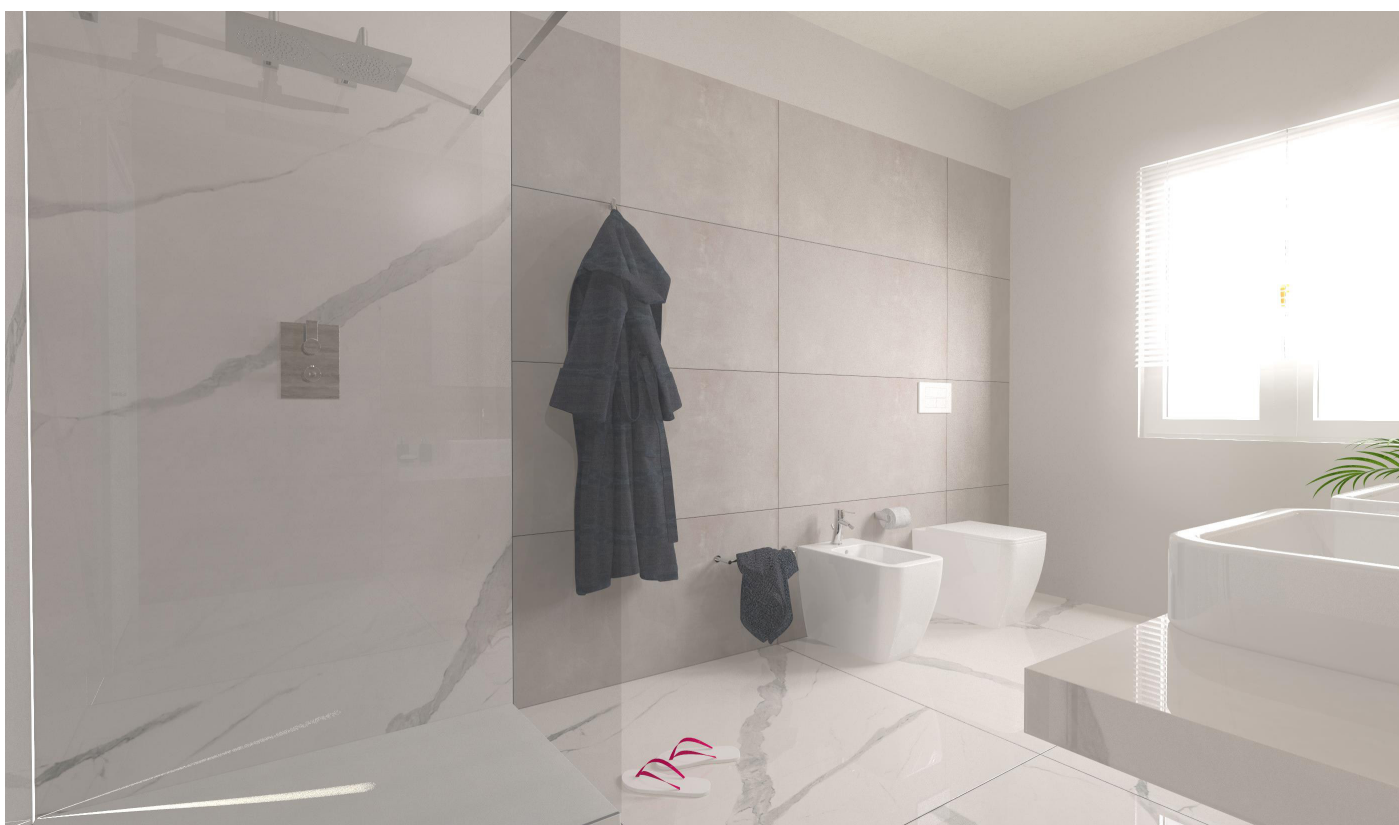

LAB325 BAGNO 2