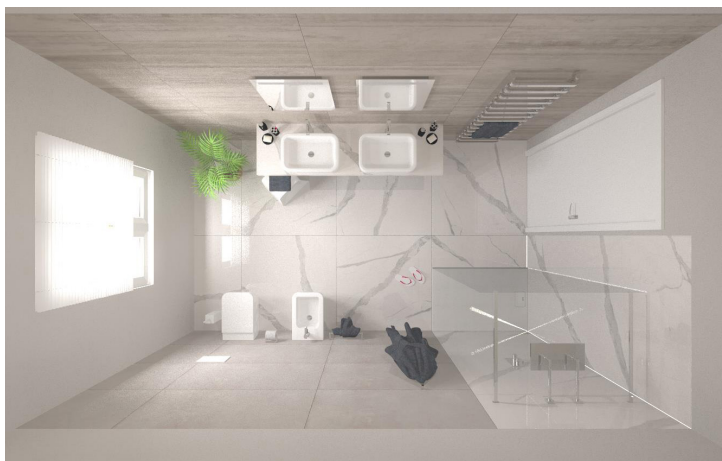

LAB325

 easy
BATHROOM

BAGNO 1

BAGNO 2

BAGNO 3

BAGNO 4

BAGNO 5

BAGNO 6

LAB325
METAL ASH
60X120

LAB325
FORM ASH
60X120

LAB325
BASE ASH
60X120/120X120

INTERNO 9 WIDE
RUST
120X240

LAB325 BAGNO 1

LAB325
BASE ASH
60X120

LAB325
FORM ASH
60X120

SENSI WIDE
STATUARIO APUANO
120X240/120X120